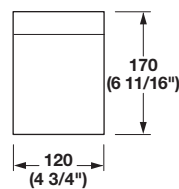

Fineline Accessories

Plate Holder

W x D x H: 340 x 180 x 180 mm
 (13 3/8" x 7 1/16" x 7 1/16")

Material: Handle: Stainless Steel

Material	Item No.
walnut	557.47.780
birch	557.47.880
mahogany	557.47.280
white oak	557.47.480
cherry	557.47.580

Container Holder

Thickness: 16 mm (5/8")

Material	Item No.
walnut	557.47.740
birch	557.47.840
mahogany	557.47.240
white oak	557.47.440
cherry	557.47.584

Container

Capacity: 1.76 quarts

Material: Glass; Lid: Stainless Steel

Item No.
557.47.150

Dimensional data not binding. We reserve the right to alter specifications without notice.