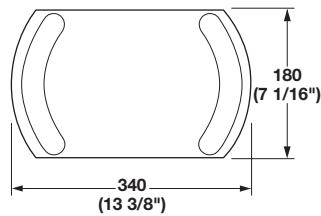

Fineline Accessories

Plate Holder

W x D x H: 340 x 180 x 180 mm
 (13 3/8" x 7 1/16" x 7 1/16")

Material: Handle: Stainless Steel

Material	Item No.
walnut	557.47.780
birch	557.47.880
mahogany	557.47.280
white oak	557.47.480
cherry	557.47.580

Container Holder

Thickness: 16 mm (5/8")

Material	Item No.
walnut	557.47.740
birch	557.47.840
mahogany	557.47.240
white oak	557.47.440
cherry	557.47.584

Container

Capacity: 1.76 quarts

Material: Glass; Lid: Stainless Steel

Item No.
557.47.150

Dimensional data not binding. We reserve the right to alter specifications without notice.