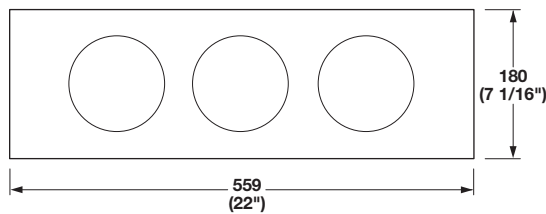

Fineline Accessories

Plate Holder

W x D x H: 340 x 180 x 180 mm
 (13 3/8" x 7 1/16" x 7 1/16")

Material: Handle: Stainless Steel

Material	Item No.
walnut	557.47.780
birch	557.47.880
mahogany	557.47.280
white oak	557.47.480
cherry	557.47.580

Container Holder

Thickness: 16 mm (5/8")

Material	Item No.
walnut	557.47.740
birch	557.47.840
mahogany	557.47.240
white oak	557.47.440
cherry	557.47.584

Container

Capacity: 1.76 quarts

Material: Glass; Lid: Stainless Steel

Item No.
557.47.150

Dimensional data not binding. We reserve the right to alter specifications without notice.